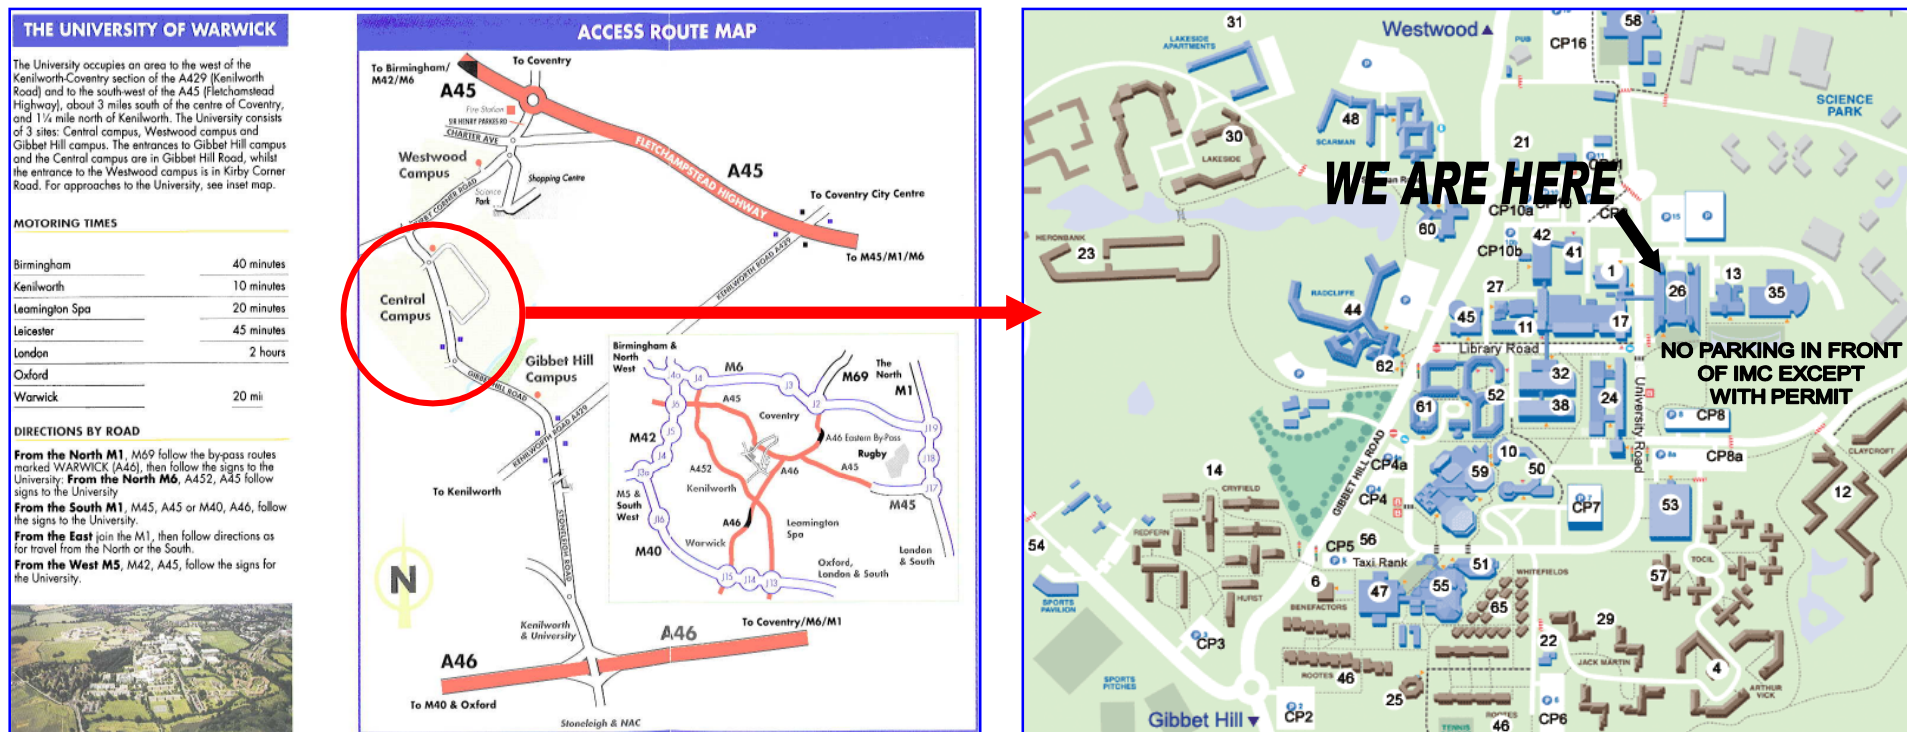

# BARA

## HOW TO FIND US AND WHERE TO PARK

The International Manufacturing Centre is Building 26. Please use Car Park 15 (£1.10 charge for up to 4 hours)